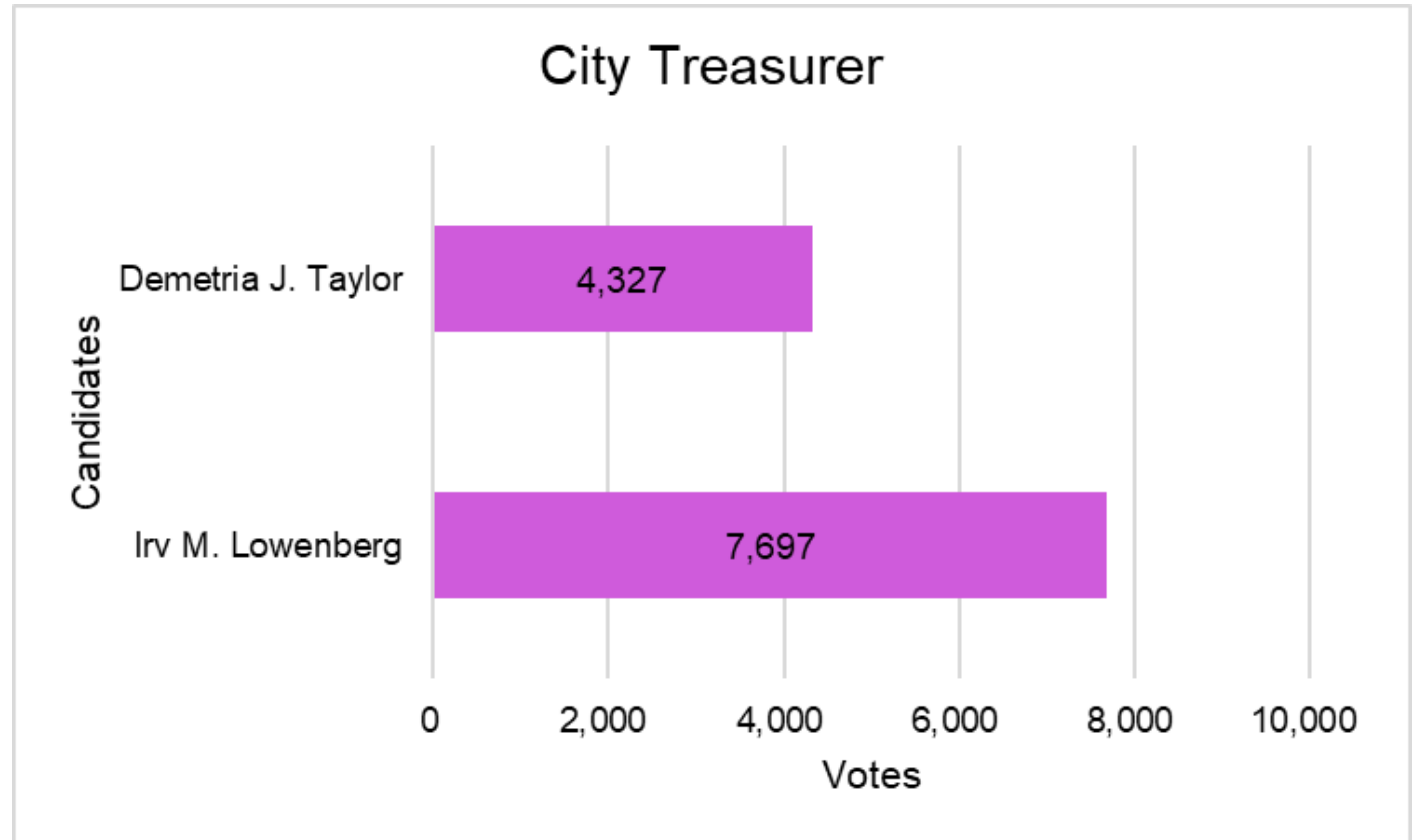

General Election 2009

Candidates	Votes
Irv M. Lowenberg	7,697
Demetria J. Taylor	4,327