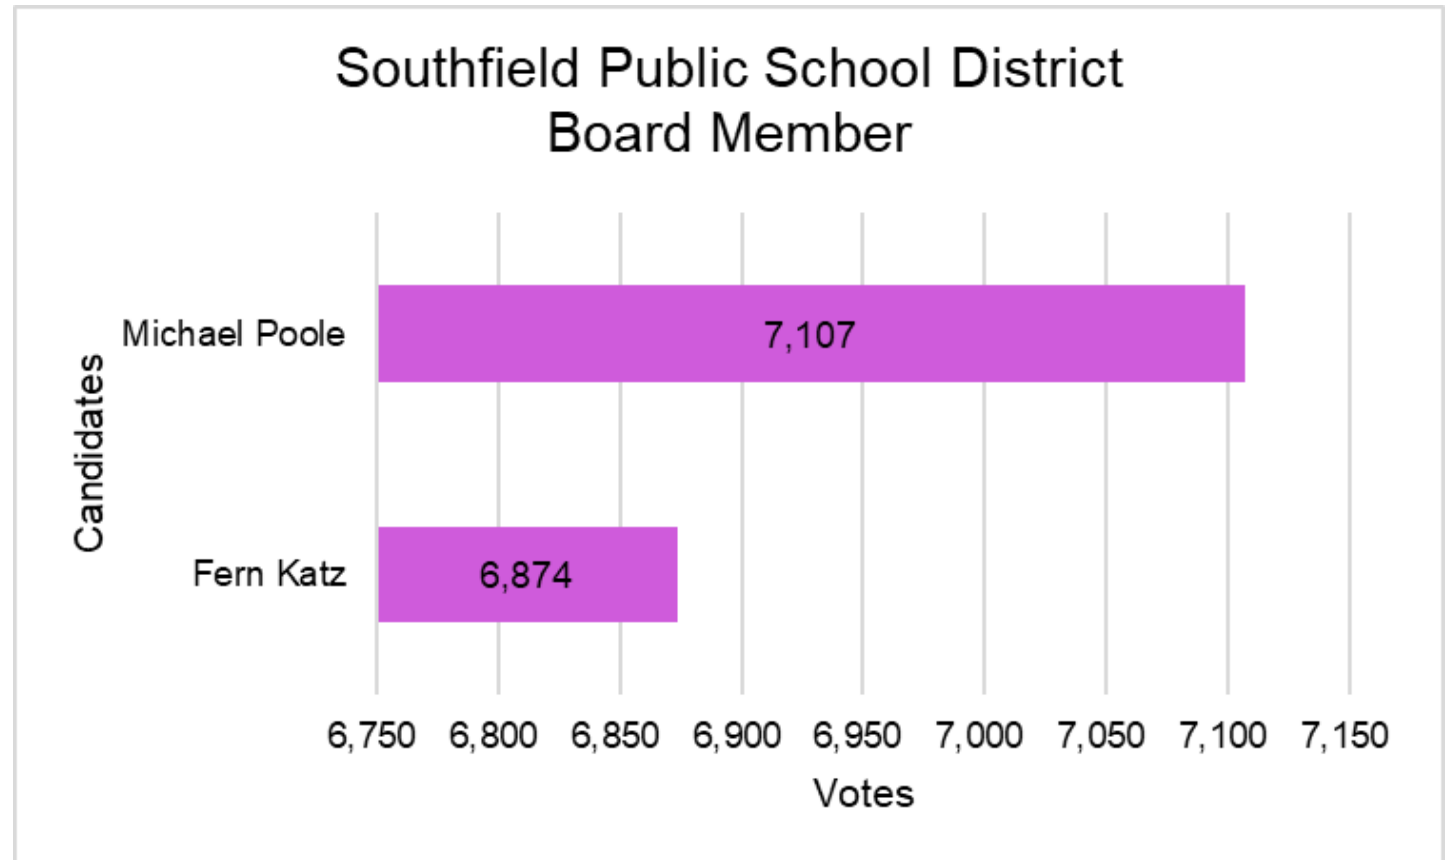

General Election 2009

Candidates (vote for 2)	Votes
Fern Katz	6,874
Michael Poole	7,107