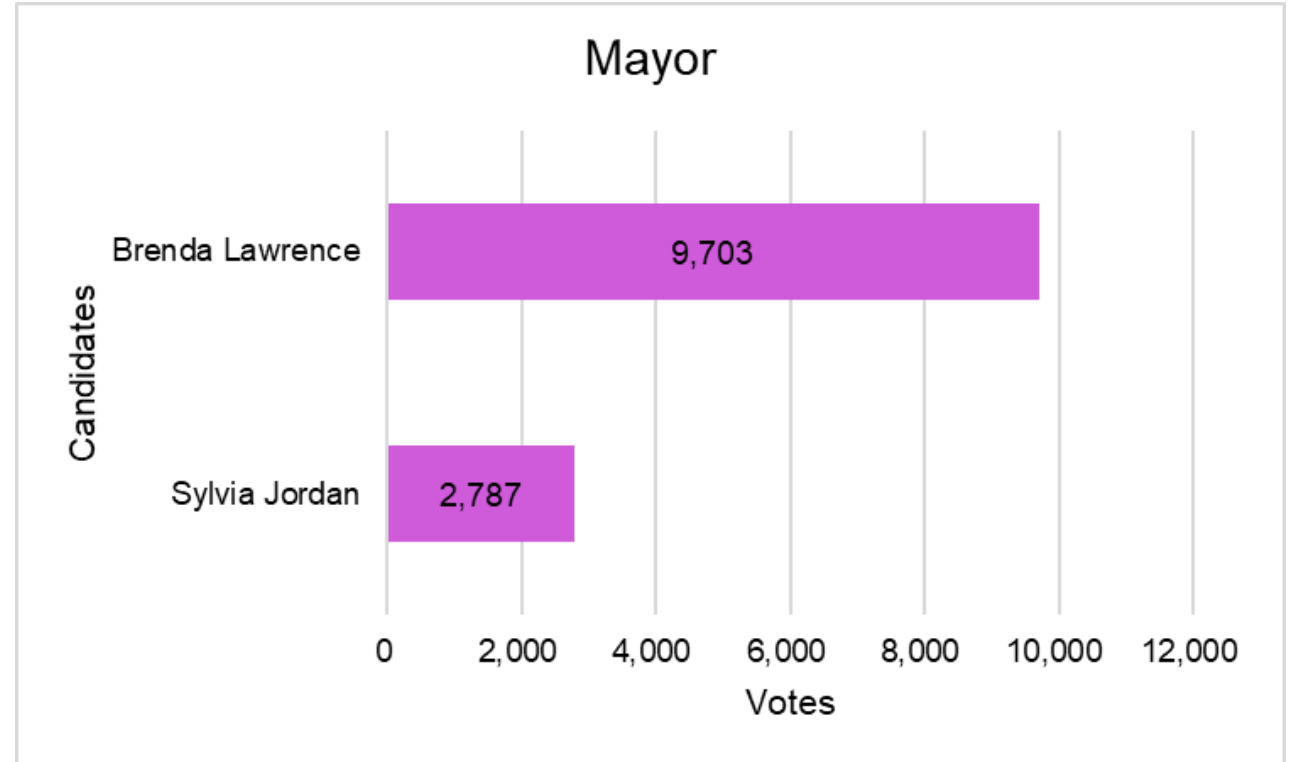

# General Election 2009

Candidates	Votes
Sylvia Jordan	2,787
Brenda Lawrence	9,703