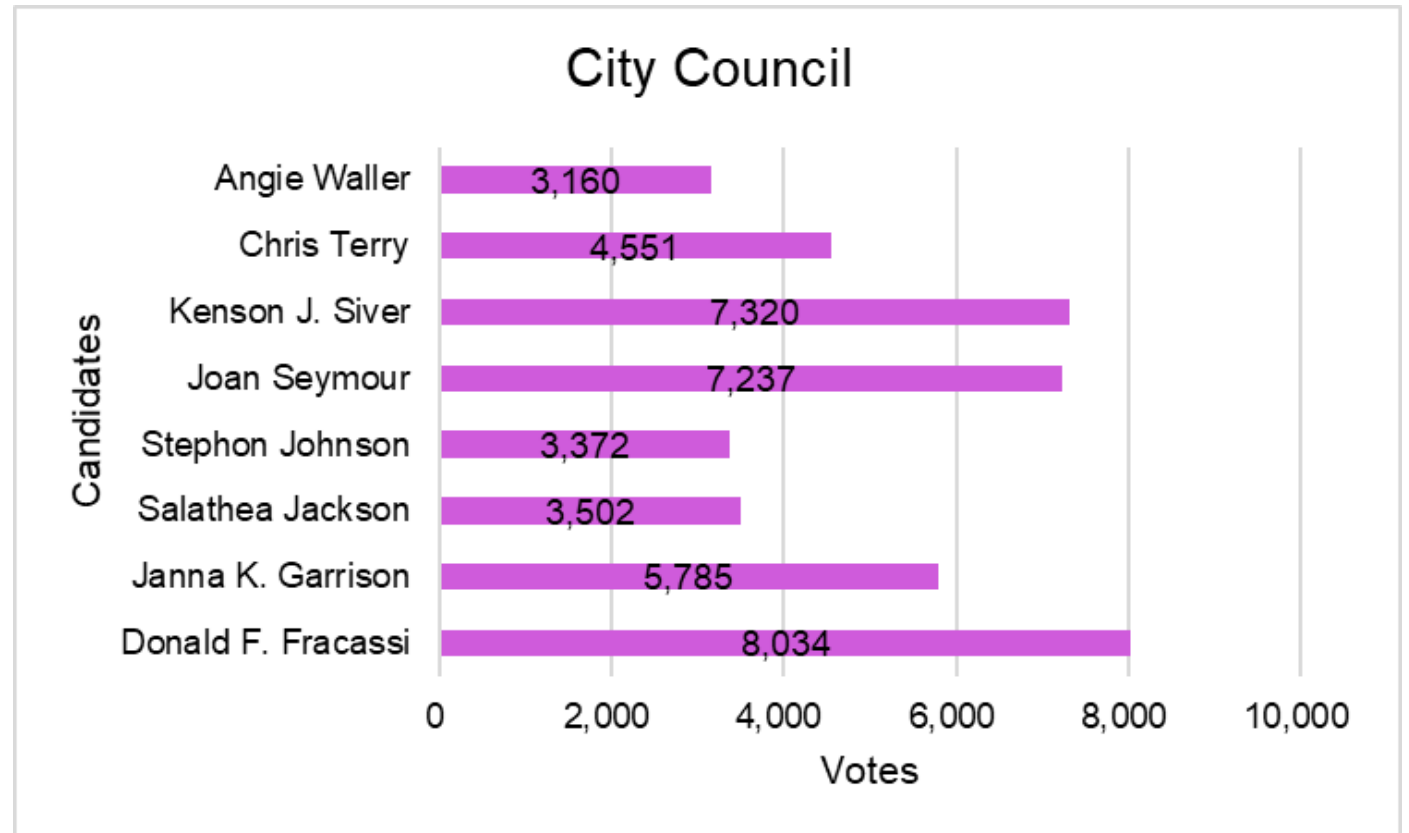

General Election 2009

Candidates (vote for 4)	Votes
Donald F. Fracassi	8,034
Janna K. Garrison	5,785
Salatheia Jackson	3,502
Stephon Johnson	3,372
Joan Seymour	7,237
Kenson J. Siver	7,320
Chris Terry	4,551
Angie Waller	3,160