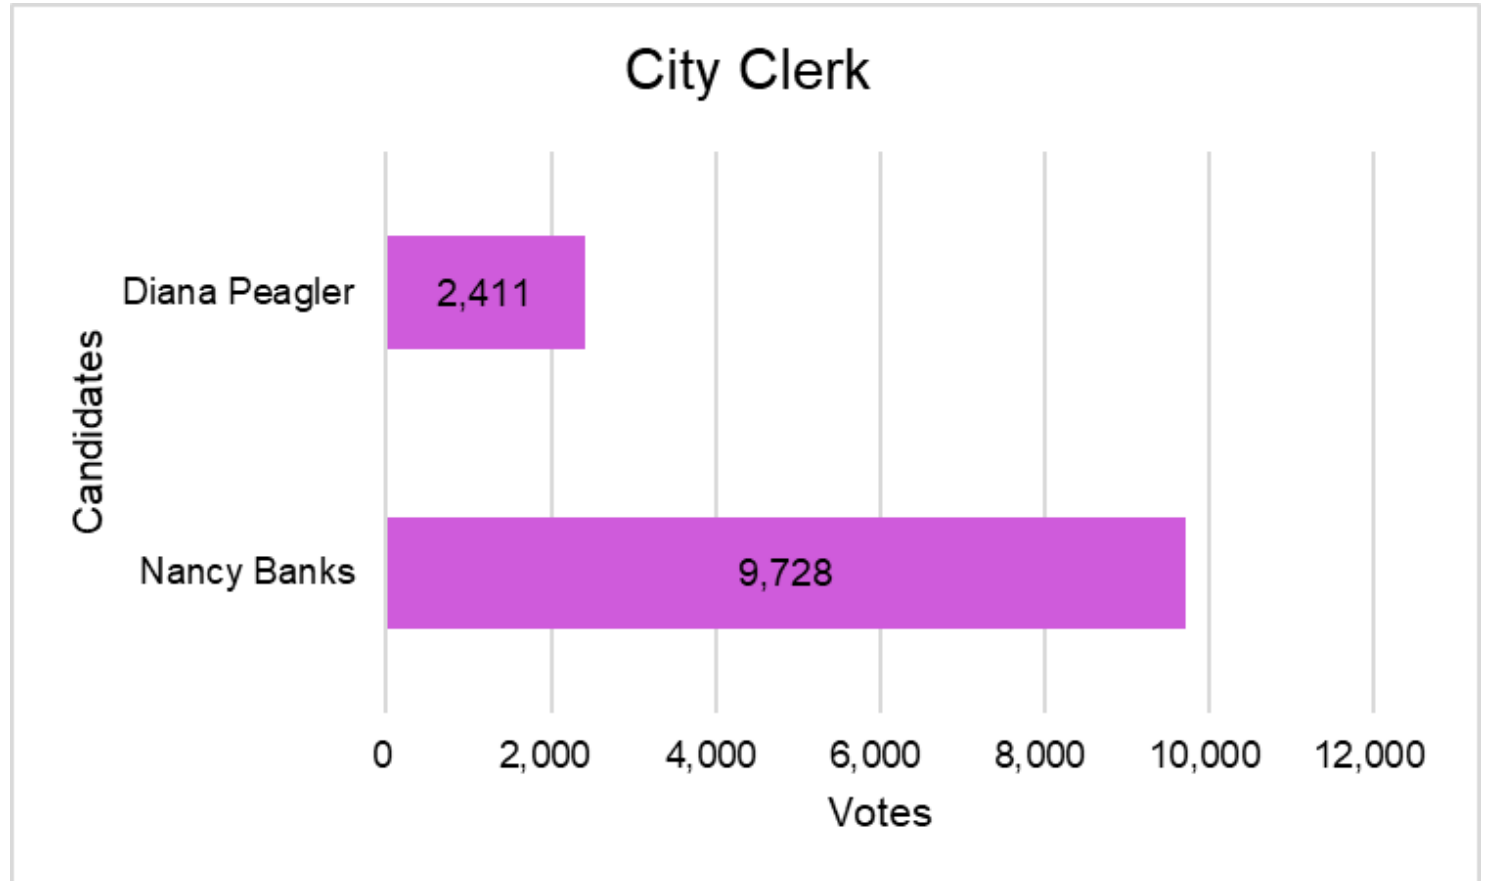

General Election 2009

Candidates	Votes
Nancy Banks	9,728
Diana Peagler	2,411