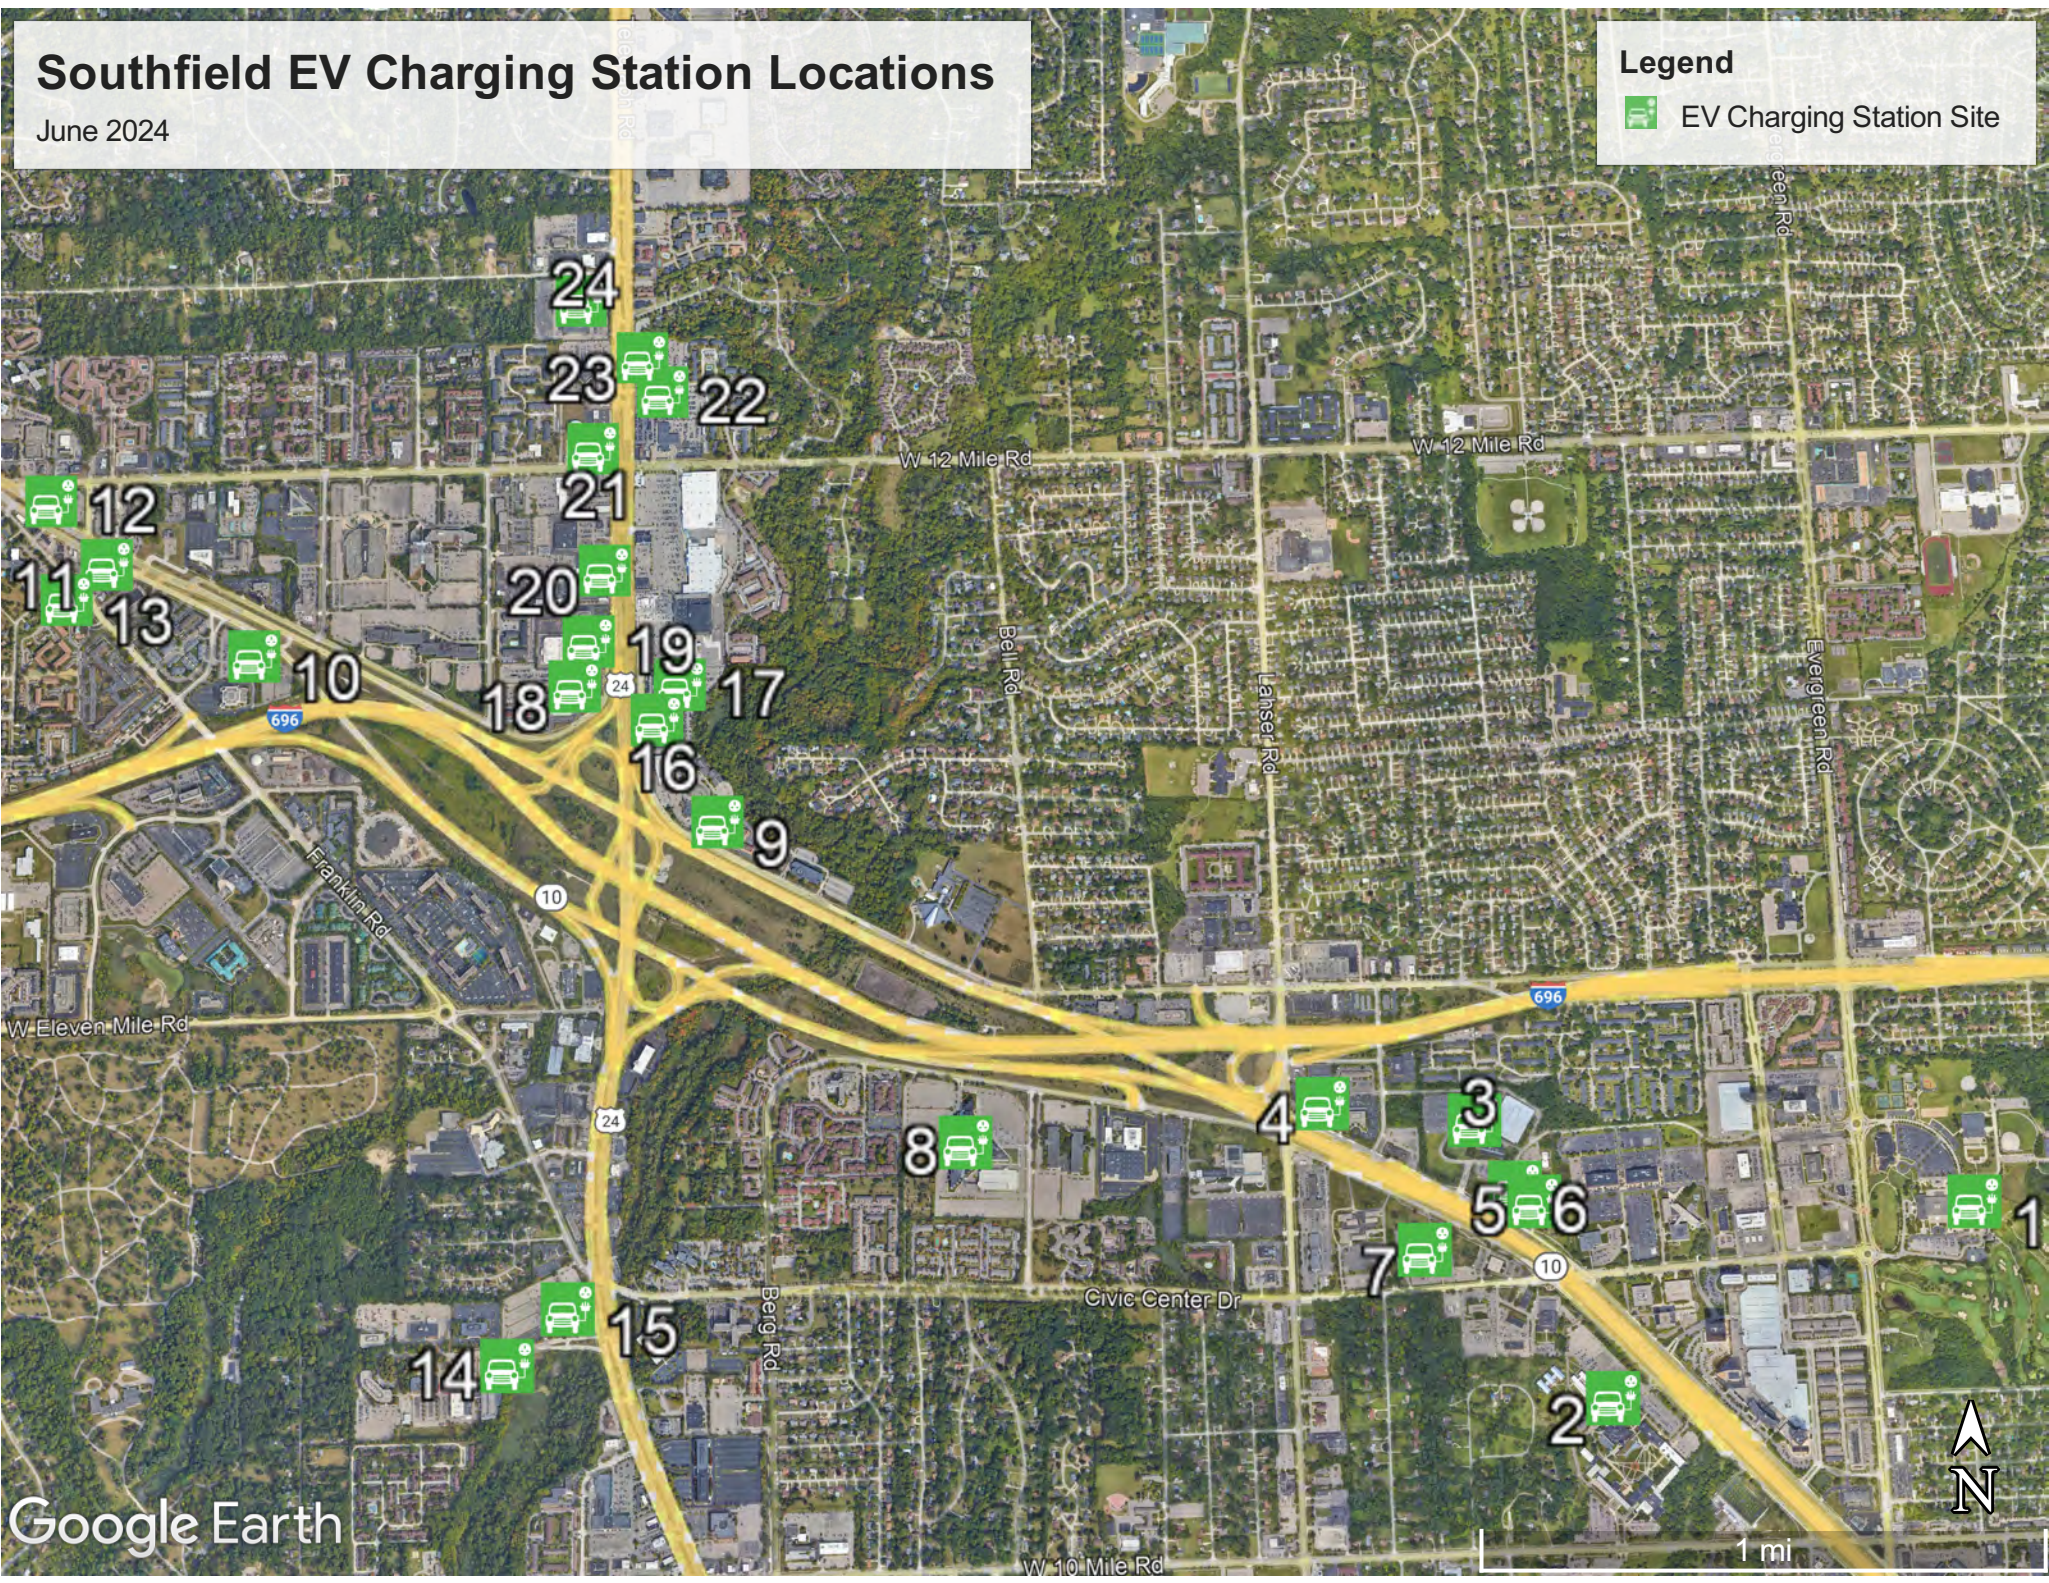

# Southfield EV Charging Station Locations

June 2024

## Legend

 EV Charging Station Site

Map No.	EV Charging Station Location	Address	Approximate Quantity
1	Southfield Municipal Campus	26000 Evergreen Road	2-Single Stations 2-Dual Stations
2	Lawrence Technological University	21000 W. 10 Mile Road	1-Dual Station
3	One Towne Square	1 Towne Square	2-Dual Stations
4	1-800-LAW-FIRM	26700 Lahser Road	2-Dual Stations
5	Staybridge Suites	26060 Northwestern Highway	2-Dual Stations
6	Hampton Inn by Hilton	26080 Northwestern Highway	2-Dual Stations
7	Eaton Corporation	26201 Northwestern Highway	2-Dual Stations
8	Corewell Health Southfield Center	26901 Northwestern Highway	4-Single Stations
9	Tiger Market	27522 Northwestern Highway	2-Dual Stations
10	One Northwestern Plaza	28411 Northwestern Highway	2-Dual Stations
11	Southfield Gas Station	28681 Northwestern Highway	1-Single Station
12	Go Green Gas Station & Market	28830 Northwestern Highway	1-Dual Station
13	Maple Place Apartments	28509 Franklin Road	2-Dual Stations
14	Denso International America, Inc.	24777 Denso Drive	5-Dual Stations
15	Acaby Riverside	25925 Telegraph Road	2-Dual Stations
16	Glassman Hyuandi Kia	28000 Telegraph Road	2-Dual Stations
17	Fox Chrysler Dodge Jeep RAM	28100 Telegraph Road	1-Single Station
18	Serra Chevrolet	28111 Telegraph Road	2-Dual Stations
19	Retail Plaza	28275 Telegraph Road	4-Dual Stations
20	Tamaroff Honda	28585 Telegraph Road	2-Single Stations
21	Cloverleaf Plaza	28995 Telegraph Road	2-Dual Stations
22	Avis Ford	29200 Telegraph Road	3-Single Stations
23	Matick Buick GMC	29300 Telegraph Road	2-Single Stations
24	The Onyx Building	29777 Telegraph Road	1-Dual Station
<b>APPROXIMATE TOTAL EV CHARGERS</b>			<b>91</b>