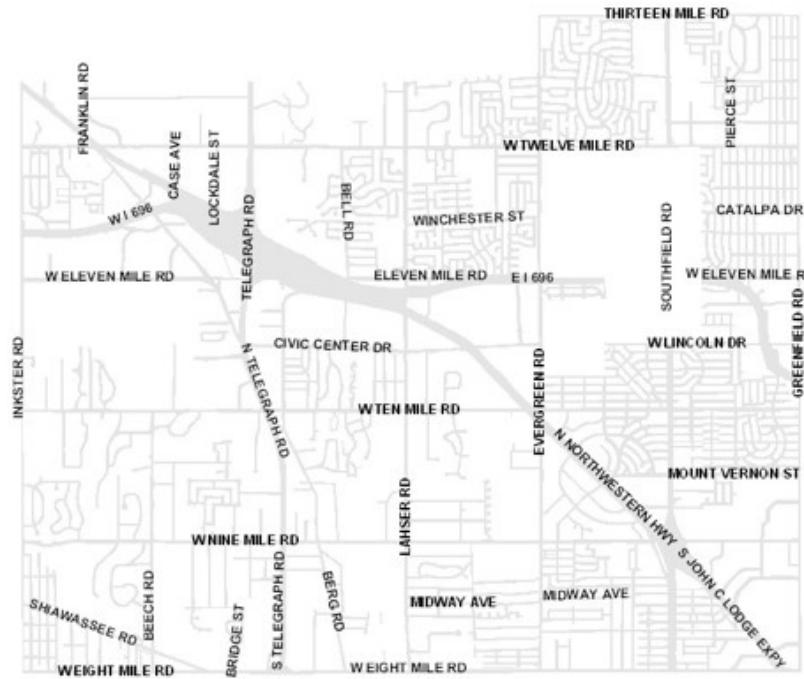

Police Crime Bulletin

Crime Prevention Bureau

26000 Evergreen Road, Southfield, Michigan (248) 796-5500

May 20th to May 26th, 2024

*Chief of Police
Elvin V. Barren*

Prepared by
Tim Simon
Community Policing Unit
248-796-5441