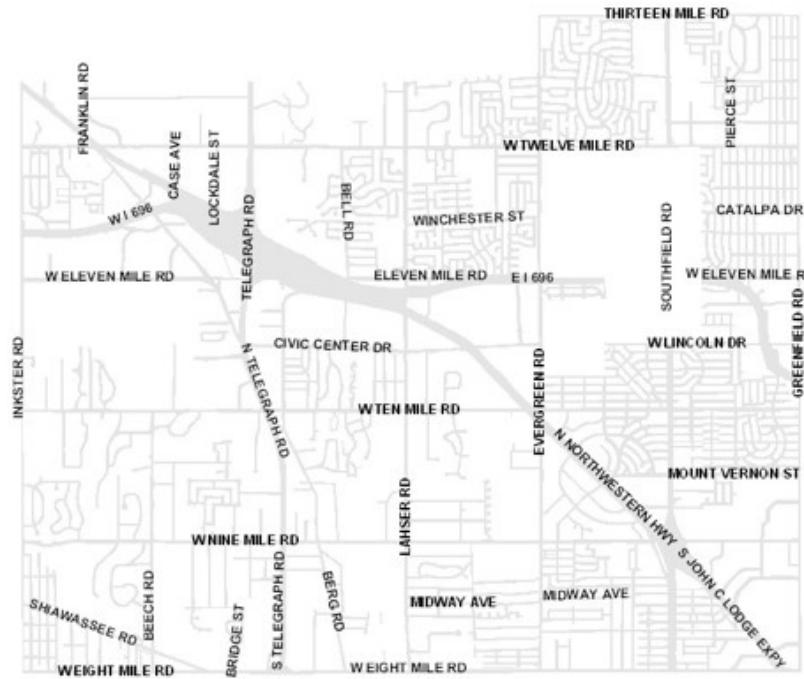

Police Crime Bulletin

Crime Prevention Bureau

26000 Evergreen Road, Southfield, Michigan (248) 796-5500

July 15th to July 21st, 2024

*Chief of Police
Elvin V. Barren*

Prepared by
Tim Simon
Community Policing Unit
248-796-5441